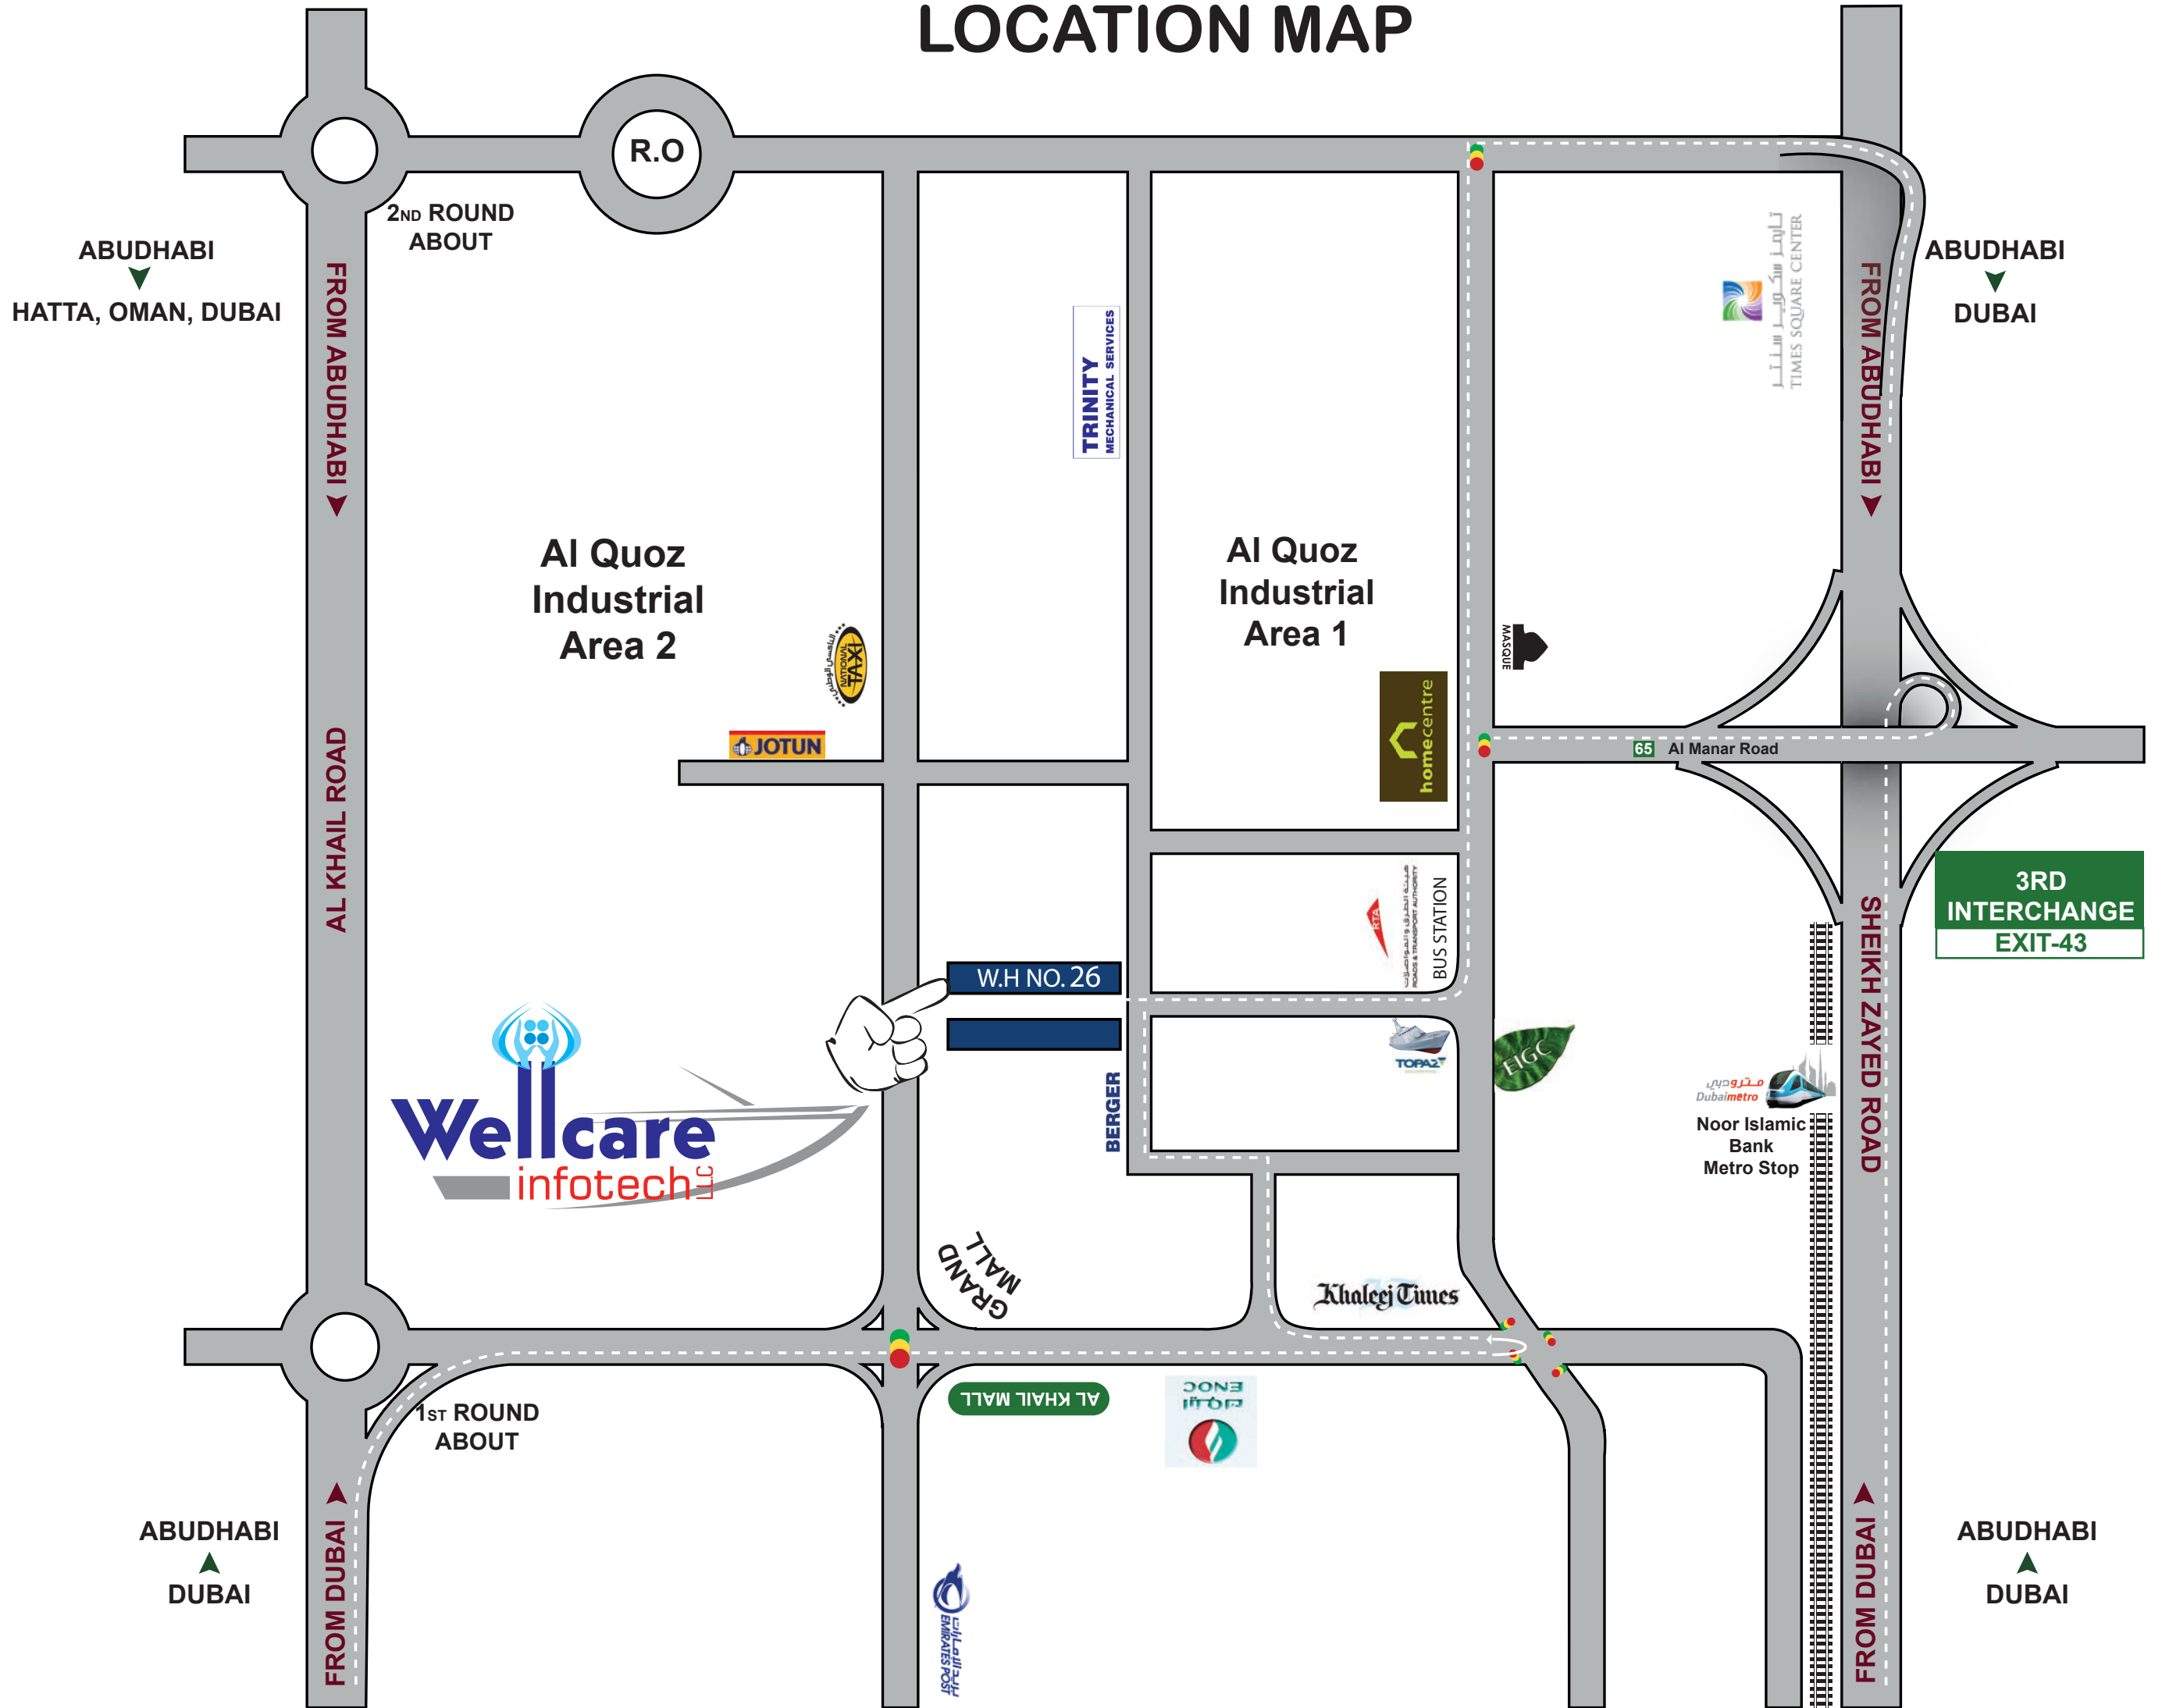

LOCATION MAP

32458

+971 4 3808 611

+971 4 3808 612

info@wellcareinfo.com

www.wellcareinfo.com